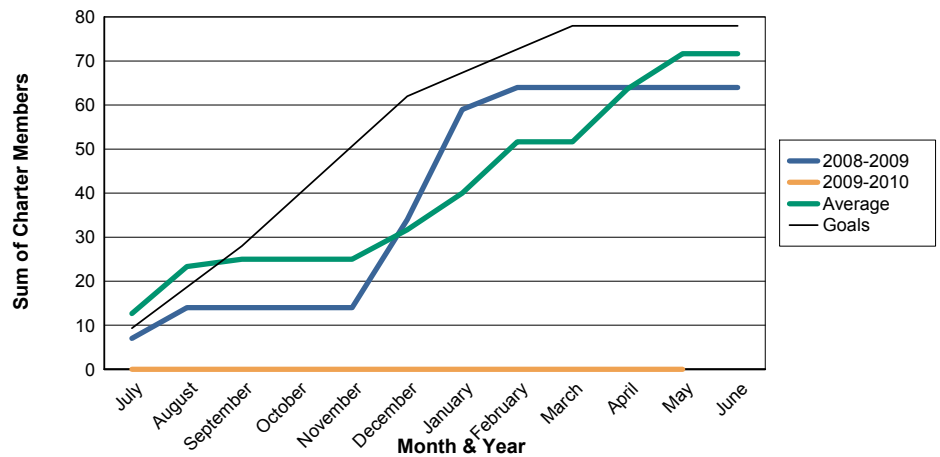

Sum of Charter Members/ Month & Year

For District 300D2