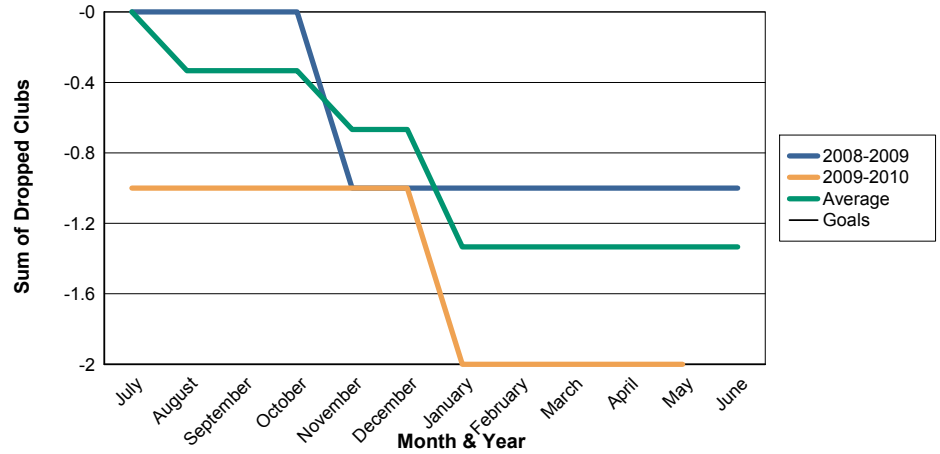

3 Year Comparisons for GMT Constitutional Area 5

By GMT District

As of May 2010

Sum of New Clubs/ Month & Year

For District 300D2

Sum of Dropped Clubs/ Month & Year

For District 300D2

Sum of Net Clubs/ Month & Year