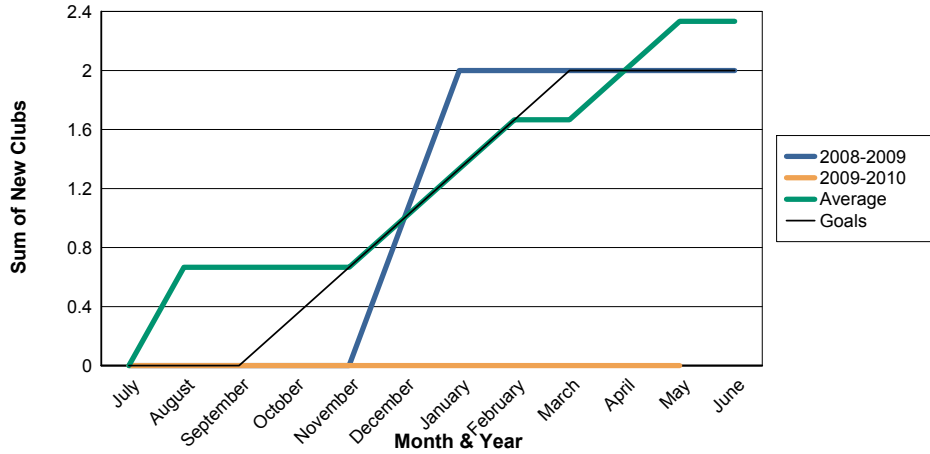

3 Year Comparisons for GMT Constitutional Area 5

By GMT District

As of May 2010

Sum of New Clubs/ Month & Year

For District 300D2

Sum of Dropped Clubs/ Month & Year

For District 300D2

Sum of Net Clubs/ Month & Year