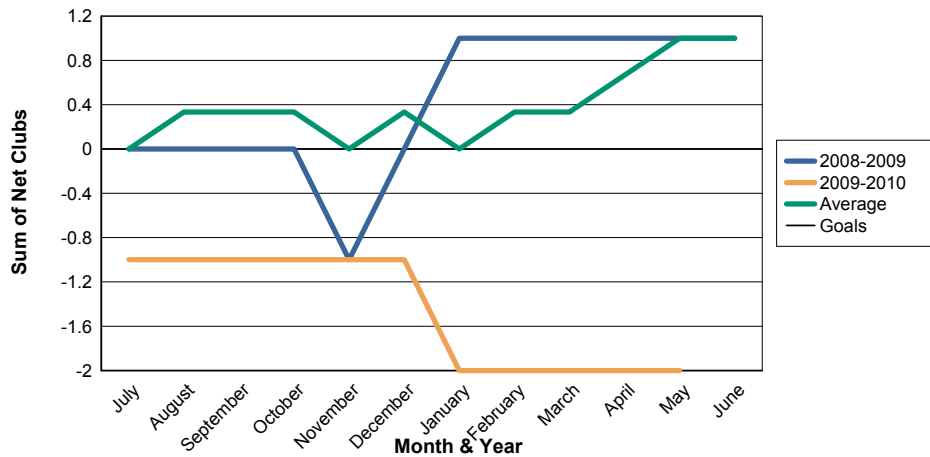

Sum of Net Clubs/ Month & Year

For District 300D2