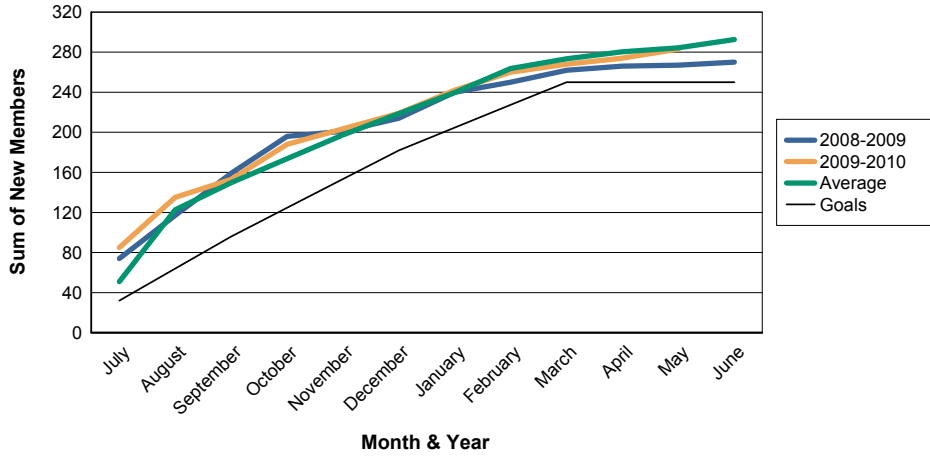

For District 300D2

Sum of Charter Members/ Month & Year

For District 300D2

3 Year Comparisons for GMT Constitutional Area 5

By GMT District

As of May 2010

Sum of New Members/ Month & Year

For District 300D2