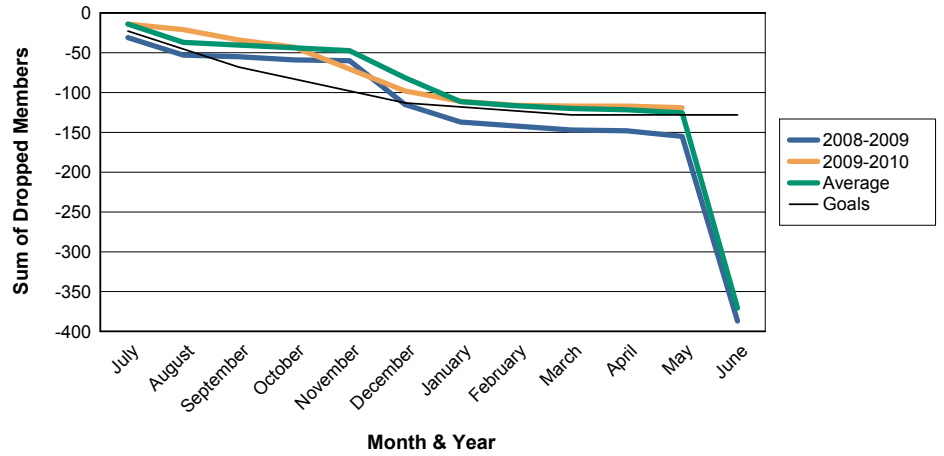

Sum of Dropped Members/ Month & Year

For District 300D2